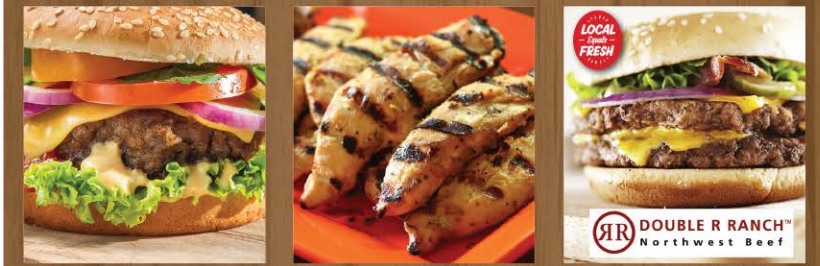

Fresh Ground
Extra Lean
Ground Beef
85% Lean, 15% Fat
Value Pack

5⁹⁸
LB.

Fresh
Boneless Skinless
Chicken Breast Tenders
Value Pack

3⁹⁸
LB.

5⁹⁸
EA.

Colossal

Argentine
Red Shrimp
13 to 15 Count
11⁹⁸
LB.

Fresh

Live
Manila Clams
In the Shell
Excellent Choice
Steamed
6⁴⁸
LB.

Fresh

Stuffed
Coho Salmon
Portions
8 Oz.
5⁹⁸
EA.

Fusha
Shrimp
Stir Fry
Selected Varieties
11 Oz.
8⁹⁸
EA.

SEAFOOD SUBJECT TO AVAILABILITY & WEATHER

DELI MEAT specials

All Natural
Pork Tenderloin
With Seasoning
Selected Varieties
18.4 Oz.

6⁴⁸
EA.

Fletcher's Center Cut
Thick Sliced
Bacon
Selected Varieties
18 Oz.

8⁹⁸
EA.

John Morrell
Sliced Bacon
Selected Varieties
12 Oz.

4⁹⁸
EA.

John Morrell
Meat
Franks
Selected Varieties
12 Oz.

3/$5

Healthy Ones
Sliced
Meats
Selected Varieties, 7 Oz.

2/$7

Armour
Summer Sausage
20 Oz.

6⁴⁸
EA.

Oscar Mayer
Beef
Franks
Selected Varieties
14 to 16 Oz.

4⁹⁸
LB.

Oscar Mayer
Meat
Wieners
Selected Varieties
16 Oz.

2/$6

Oscar Mayer
Deli Fresh
Shaved
Lunch Meat
Selected Varieties
7 to 9 Oz.

5⁶⁸
EA.

8⁹⁸
EA.

Oscar Mayer
Uploaded
Lunchables
Selected Varieties
13.9 to 15.5 Oz.

3⁹⁸
EA.

BEER and Wine

Incline Imperial
Hard Cider
Selected Varieties
6 Pack,
12 Oz. Cans

10⁹⁸

Blue
Moon
Selected Varieties
12 Pack, 12 Oz.
Bottles or Cans

19⁹⁸

Chateau
Ste Michelle
Selected Varieties
750 ml.

15⁹⁸

Josh
Cellars
Selected Varieties
750 ml.

14⁹⁸

Yellow
Tail
Selected Varieties
750 ml.

7⁹⁸

Bota Box
Selected Varieties
3 Liter Box

19⁹⁸

Milbrandt
Selected Varieties
750 ml.

12⁹⁸

SPIRITS

Heritage
Distilling Co.
Vodka
Selected Varieties
750 ml.

17⁹⁸

Brown
Sugar
Bourbon
750 ml.

29⁹⁸

Feather & Folly
Small
Batch Gin
750 ml.

26⁹⁸

Jameson
Irish
Whiskey
IPA or Stout
Editions,
750 ml.

34⁹⁸

refreshing BEVERAGES

Pepsi
Products
Selected Varieties
12 Pack, 12 Oz.
Cans

6⁹⁸

Pepsi
Products
Selected Varieties
8 Pack, 12 Oz.
Bottles

2/$11

Bubly
Sparkling
Water
Selected Varieties
8 Pack,
12 Oz. Cans

2/$8

Coke
Products
Selected Varieties
6 Pack,
7.5 Oz. Cans

3/$10

Dasani
Purified
Water
24 Pack,
16.9 Oz.
Bottles

5⁹⁸

Virgil's or
Reed's Zero
Sugar Pop
Selected Varieties
4 Pack,
12 Oz. Bottles

2/$10

Bodyarmor
Sports Drink
Selected Varieties
8 Pack,
12 Oz. Bottles

6⁹⁸

AHA
Sparkling
Water
Selected Varieties
8 Pack,
12 Oz. Cans

3/$10

A&W, RC Cola
or Sunkist
Products
Selected Varieties
2 Liter Bottles

2²⁸

2/$3

Powerade
Sports
Drink
Selected Varieties
28 Oz. Bottles

5/$5