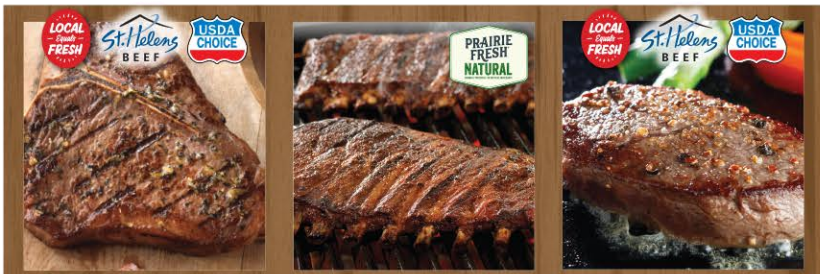

fresh MEAT & SEAFOOD

12⁹⁸
LB.

PRAIRIE FRESH NATURAL
All Natural
Medium
Pork Spare Ribs
Single Pack

2⁹⁸
LB.

5⁹⁸
LB.

OUR QUALITY ASSURANCE STATEMENT

IN OUR MEAT DEPARTMENT WE PRODUCE ALL OF OUR GROUND BEEF IN STORE BY TRAINED MEAT CUTTERS. WE GRIND FRESH BEEF DAILY WITH NO ADDED INGREDIENTS TO ENSURE THAT YOU ARE RECEIVING THE HIGHEST QUALITY GROUND MEATS EVERYDAY UNDER THE SUPERVISION OF A TRUE PROFESSIONAL.