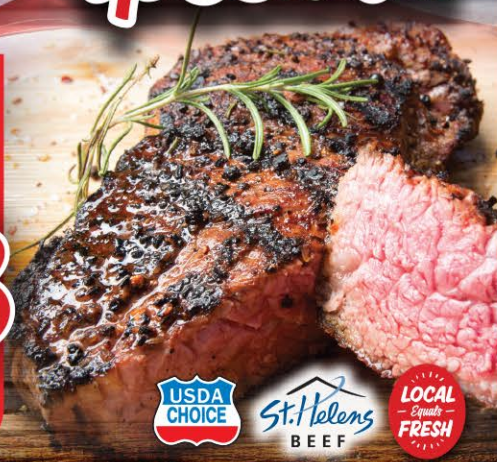

★ **4TH OF JULY** ★
Specials!

Premium Beef
Boneless Beef
New York
Steak
Value Pack

9.98
Lb.

Daisy
Sour Cream
Original or Light
16 Oz.

1.98

Kraft
Shredded or
Sliced Cheese
Selected Varieties
7 to 8 Oz.

2/\$6

Lay's
Party Size
Potato Chips
Selected Varieties
8.125 to 13 Oz.

3.78

Coors or
Coors Light
12 Pack, 12 Oz.
Bottles or Cans

11.98

Bush's Best
Grillin' or
Baked Beans
Selected Varieties
22 to 28 Oz.

2/\$5

Cheez-It
Baked Snack
Crackers
Selected Varieties
5.75 to 12.4 Oz.

3.98

Pepsi
Products
Selected Varieties
24 Pack, 12 Oz.
Cans

9.98

Nestlé or
Oreo Novelties
or Dreyer's
Ice Cream
Selected Varieties
4 to 6 Count or 48 Oz.

2/\$7

All Natural
Baby Back
Pork Ribs
Single Pack

2.98
LB.