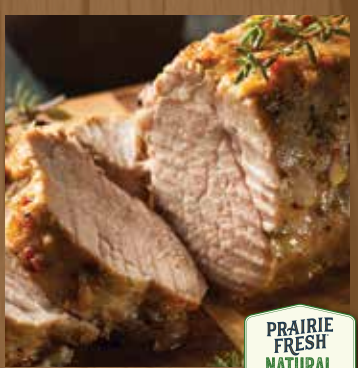

**5.98**  
LB.

**fresh Ground**  
Extra Lean  
Ground Beef  
85% Lean, 15% Fat  
Value Pack  
**4.98**  
LB.

All Natural  
Boneless Pork  
Shoulder Roast  
w/Seasoning  
Selected Varieties, 2.5 Lbs.

**7.98**  
EA.