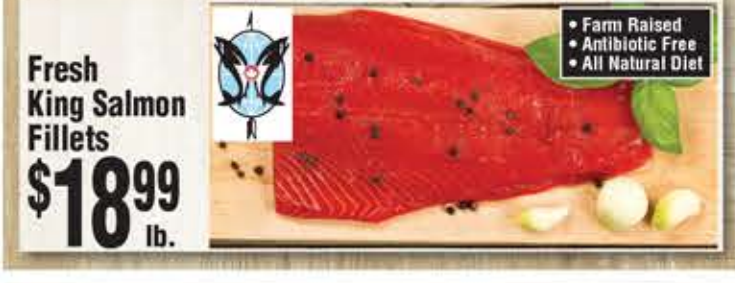

Fresh King Salmon Fillets
$18.99 lb.

Farm Raised
Antibiotic Free
All Natural Diet