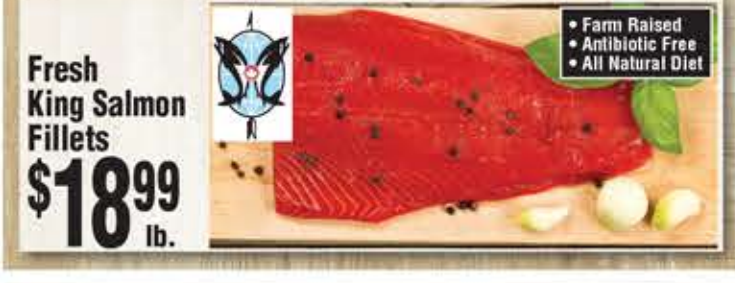

ORGANIC SUSTAINABLE NATURAL PLANT-BASED

No Antibiotics  
No Hormones

**USDA Choice Beef Bone-In Rib Roast**  
5-lbs. or Larger **\$14.99** lb.

**Uncured Bone-In Spiral Sliced Half Ham**  
**\$4.99** lb.

No Nitrates  
No Nitrites  
Gluten Free

**Fresh King Salmon Fillets**  
**\$18.99** lb.

Farm Raised  
Antibiotic Free  
All Natural Diet

**Fresh MEAT**

**Cook's**  
**Shank Portion Bone-In Ham**  
**\$1.99** lb.

Cook's Butt Portion Bone-In Ham **\$2.29** lb.