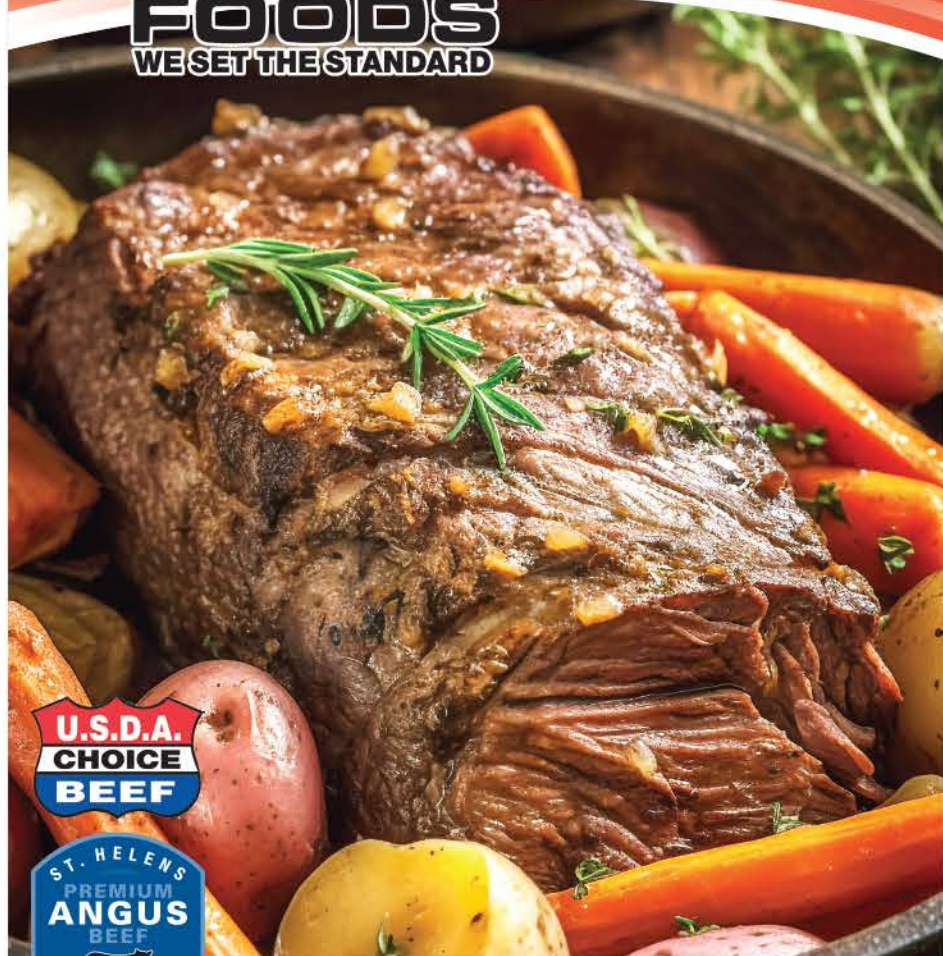

**USDA Choice Angus Beef
Boneless Chuck Roast**

**5⁴⁹
lb.**

USA PRIME

**2⁹⁹
lb.**

Boneless Pork Tenderloin

Fresh Mahi Mahi Fillets
5-oz. Portion
Flown in Fresh from Tropical Waters!

**6⁴⁹
ea.**

Cold Water Lobster Tails
6-oz.