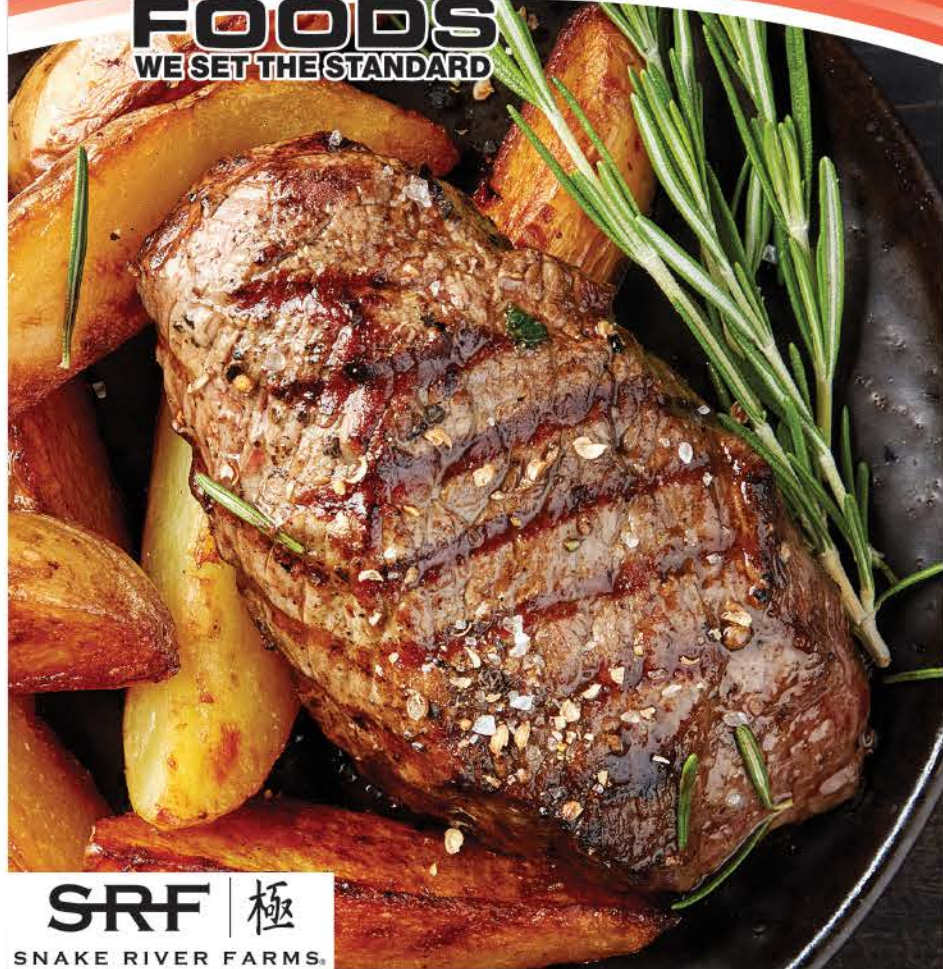

21.99

FOODS
WE SET THE STANDARD

Meat & Seafood

SRF 極
SNAKE RIVER FARMS

**American Style Wagyu Beef
Petite Sirloin Steak**

Family Pack Only

8⁹⁹
lb.

**Fresh
Bone-In Chicken Thighs**