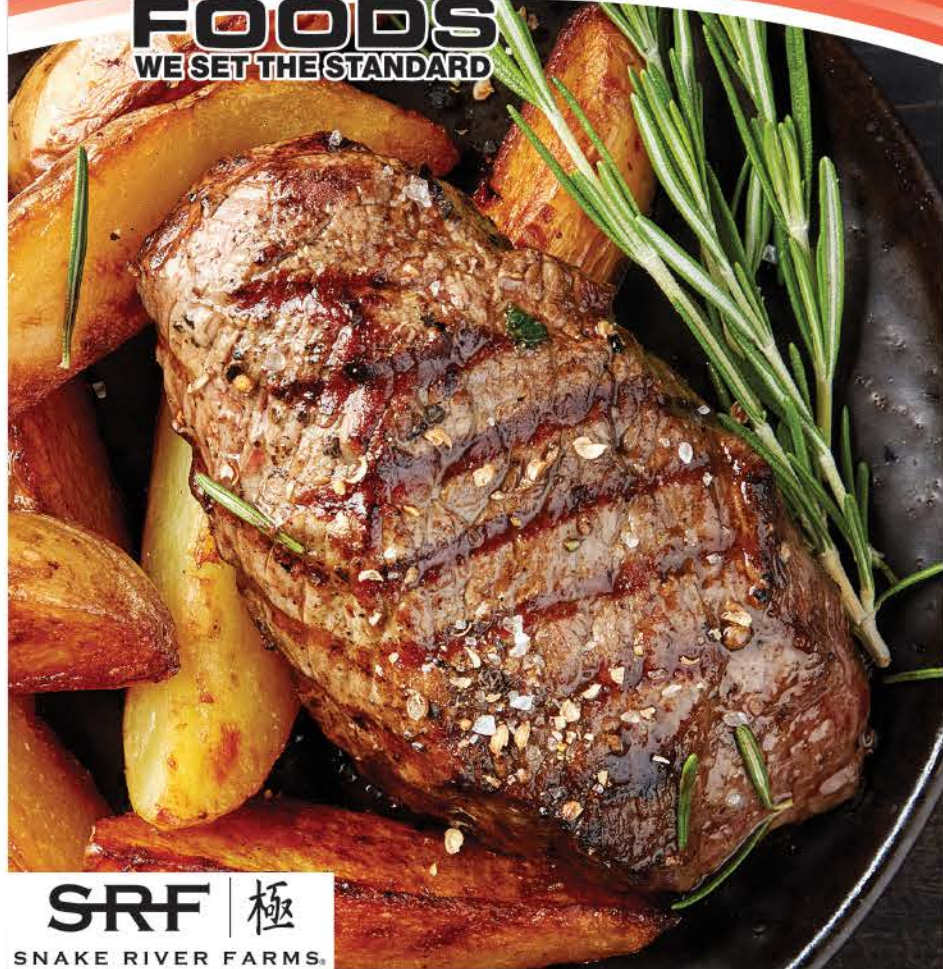

Never Ever - The True All Natural

**USDA PRIME
Top Sirloin
Steak**

Family Pack Only, Limit 2

8⁹⁹
lb.

**Roxy
The Organic Chicken**

**Boneless
Skinless
Chicken Breasts**

6⁹⁹
lb.

**Fresh
Columbia River
Steelhead Fillets**

6-oz. Portion

6⁹⁹
ea.

HUCKLEBERRY'S
NATURAL ★ MARKET

**SATURDAY,
SEPTEMBER 16TH, 2023**

**WELLNESS & SELF CARE
ONE DAY SALE
35% OFF**

Immunity • CBD • Vitamins, Minerals, & A-Z Herbs • Homeopathic Remedies
Keto Supplements & Protein Powder • Plant Based Protein • Body Care
Baby Care • Books • Essential Oils • Aromatherapy
Natural & Cruelty Free Makeup & Face Care!

AT ALL HUCK'S LOCATIONS!

FOODS
WE SET THE STANDARD

Meat & Seafood

SRF | 極
SNAKE RIVER FARMS

**American Style Wagyu Beef
Petite Sirloin Steak**

Family Pack Only

8⁹⁹
lb.

**Fresh
Bone-In Chicken Thighs**