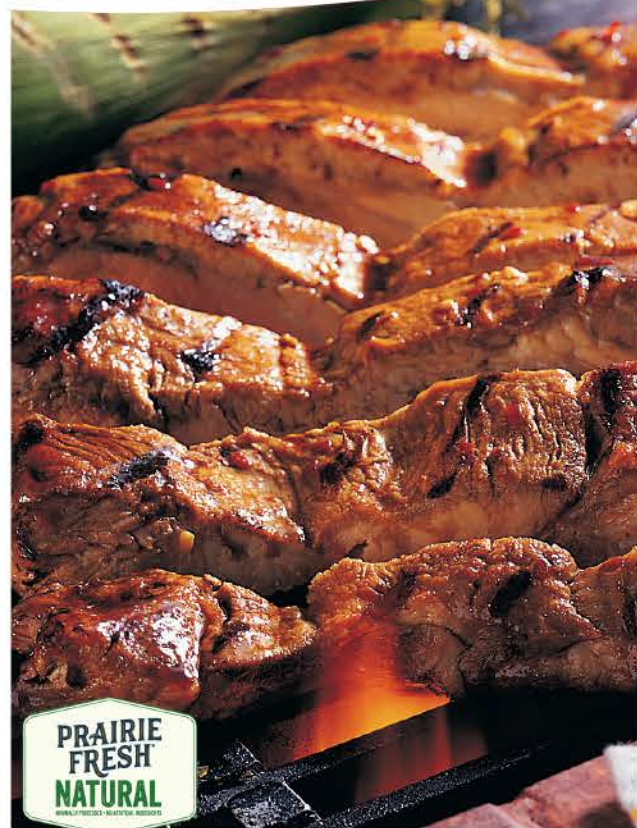

**2.99** lb.

**Boneless Country Style Pork Ribs**  
Family Pack Only, Limit 2

**2.49** lb.

**St. Louis Style Pork Ribs**

**2.99** lb.

**Fresh Alaska Whole or Half Copper River Coho Salmon**  
Availability Depends on Weather Conditions