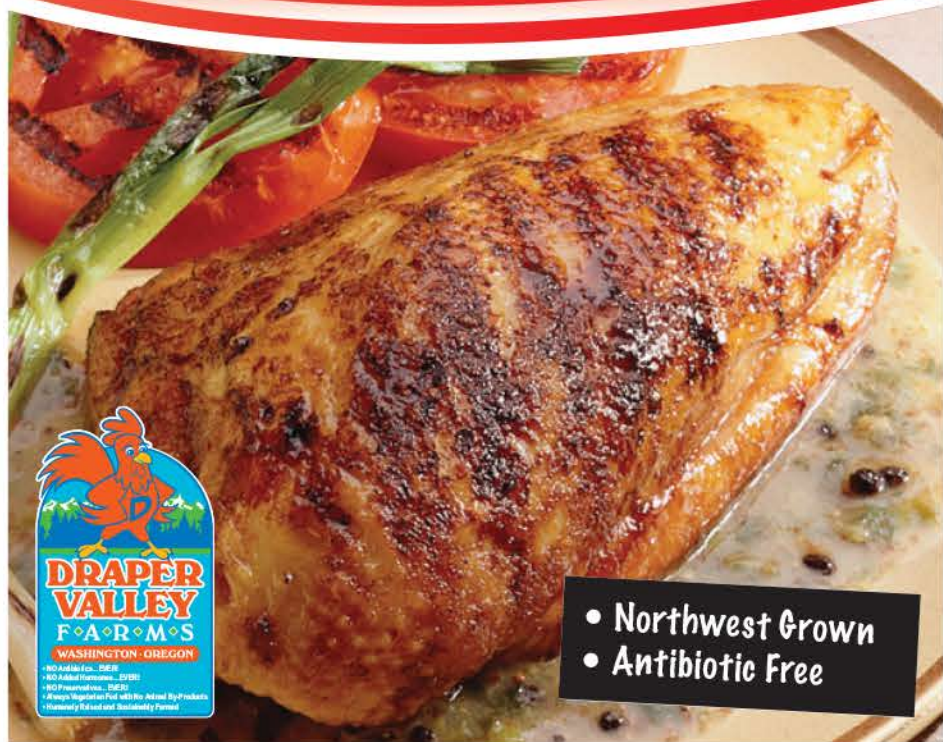

- Northwest Grown
- Antibiotic Free

Draper Valley Farms
Bone-In Split Chicken Breasts
Value Pack

1.98
lb.

Prairie Fresh
Bone-In Pork Country Style
Ribs

2.98
lb.