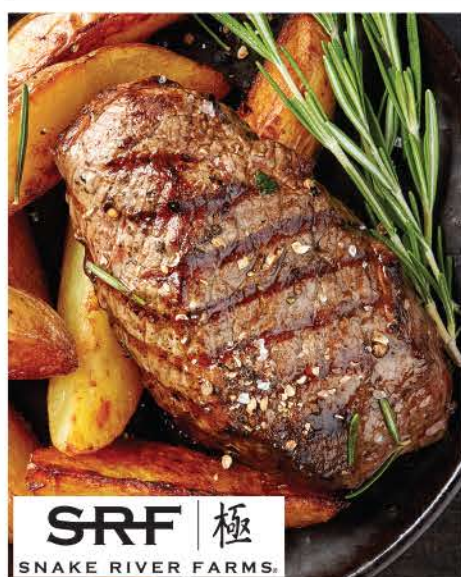

080923 — 081523

SUPER 1

FOODS

WE SET THE STANDARD

Pork Back Ribs

2.99
lb.

Sweet Blueberries
18-oz.

2 | \$6

SRF 極
SNAKE RIVER FARMS
**American Style
Wagyu Beef Petite
Sirloin Steak**
Family Pack Only, Limit 2

6.99
lb.

Coke Products
Selected Vtys., 6-ct.
Aha or Bubly
Selected Vtys., 8-ct.

3 | \$10

**Bud Light Seltzer, Truly,
White Claw or
Topo Chico**
Selected Vtys., 12-ct.