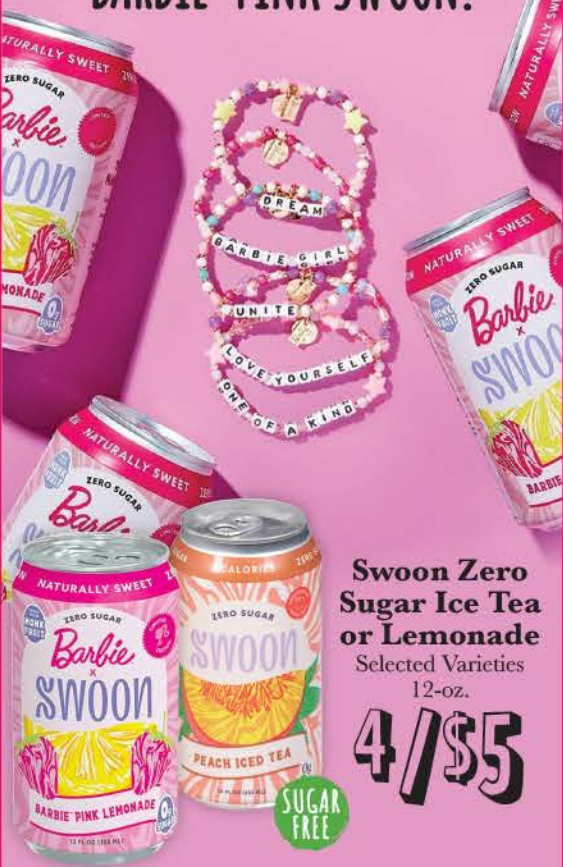

Swoon Zero Sugar Ice Tea or Lemonade
Selected Varieties
12-oz.
4/$5

Jonny Pops
Selected Varieties
8-ct. Ice Pops

$4.99

24-ct. Freezer Pops

$12.99