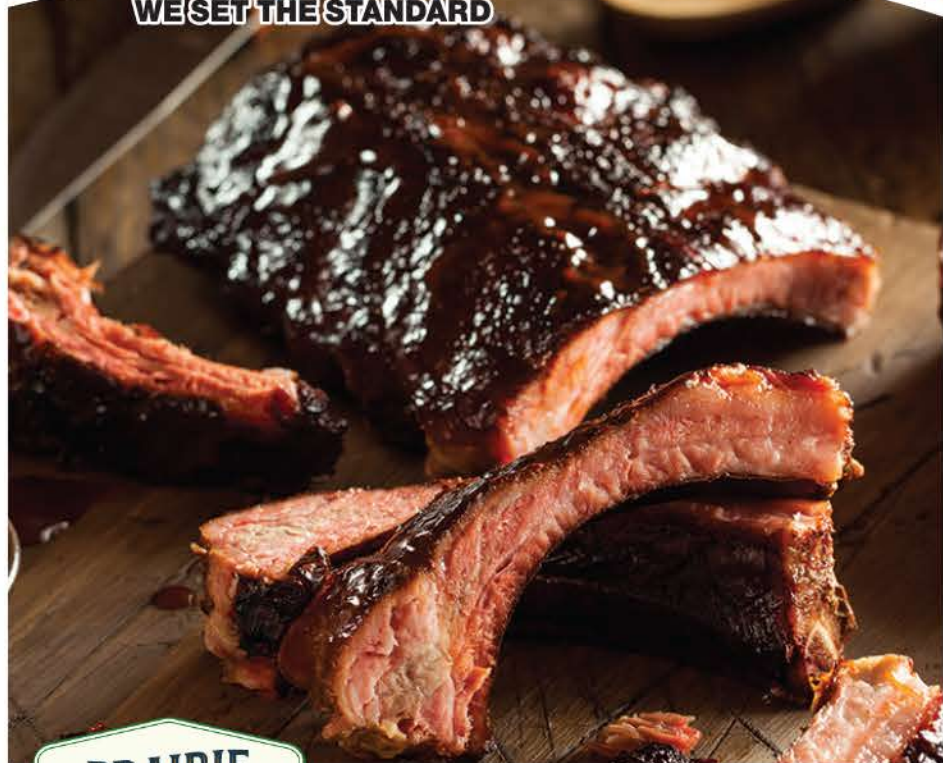

Five Star Fresh Meats