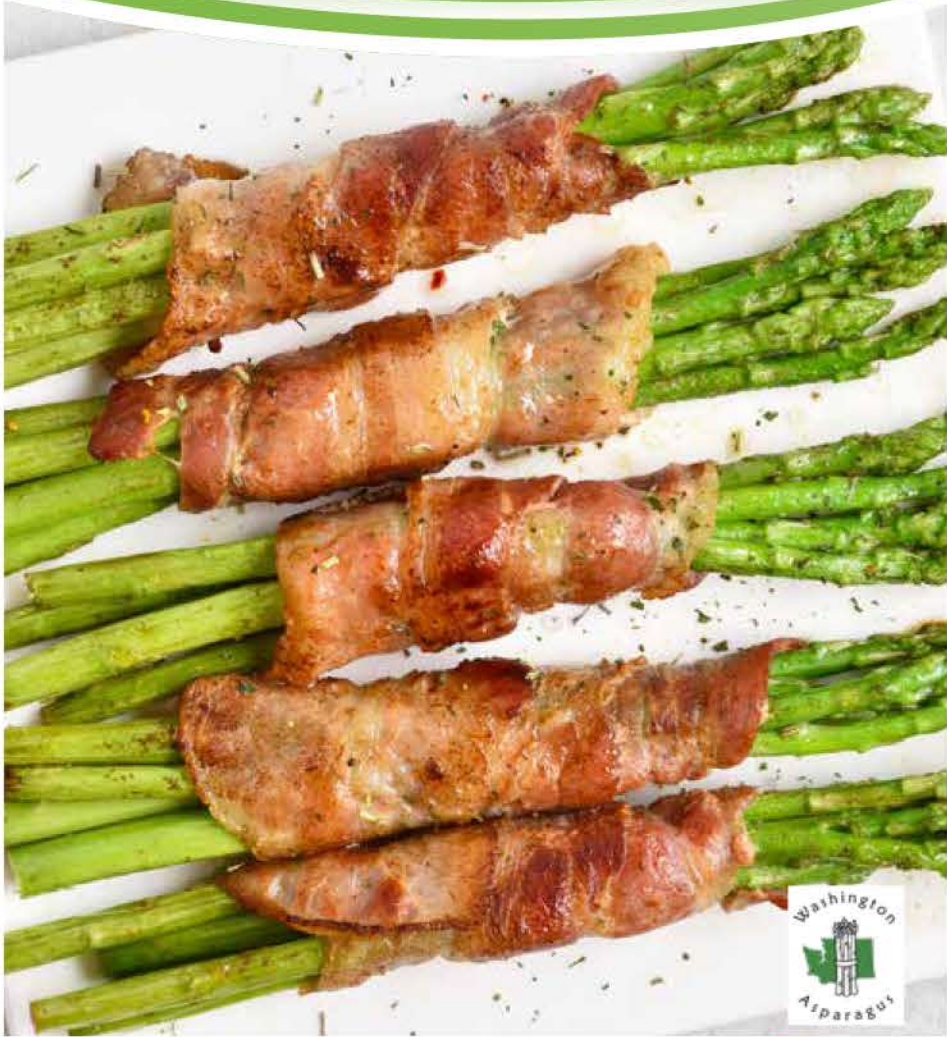

Farm Fresh PRODUCE

Tender Asparagus
Washington

3⁹⁹ lb.