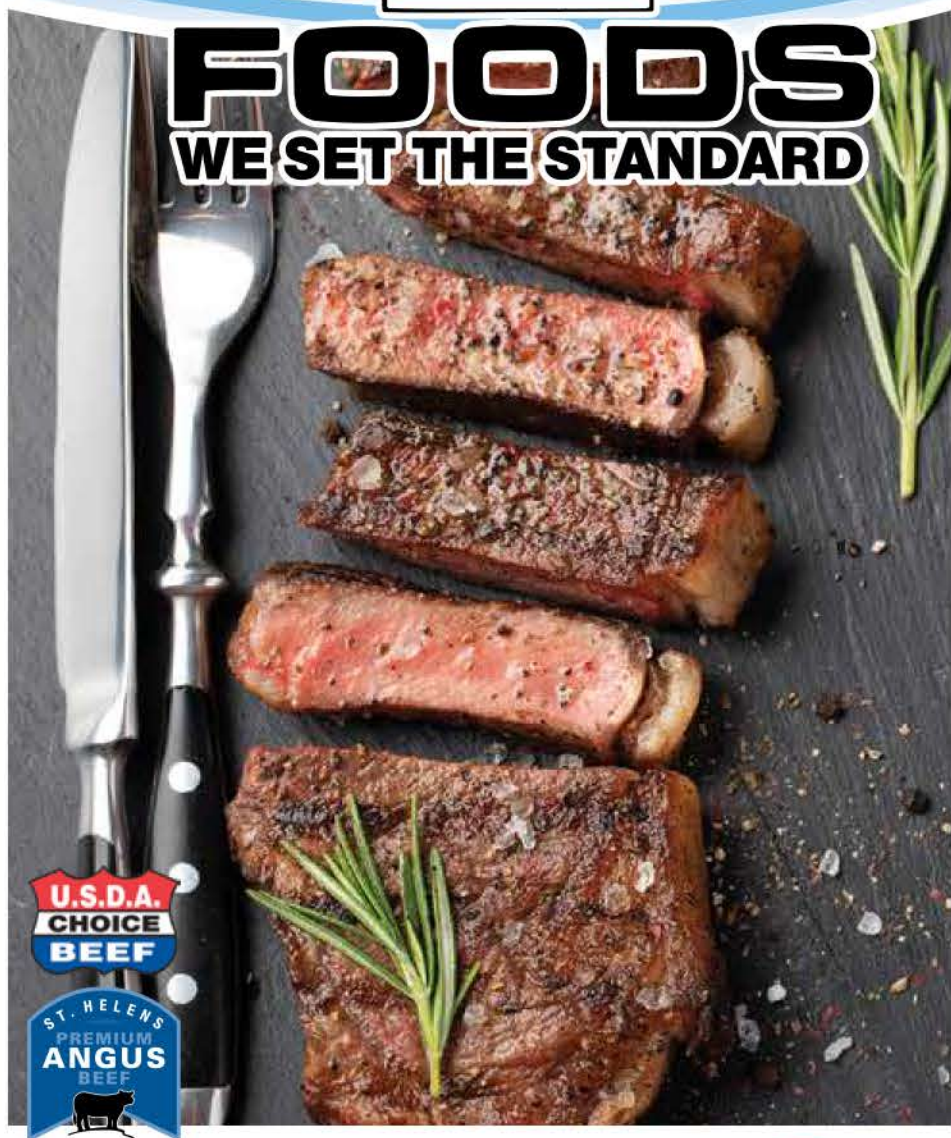

## FOODS

WE SET THE STANDARD

**USDA Choice Angus Beef**  
**New York Steak**  
Family Pack Only, Limit 2

**6.99**  
lb.

**Sweet Strawberries**  
16-oz.

**2/\$5**

**Boneless Pork Loin Chops**  
Family Pack Only  
Limit 2