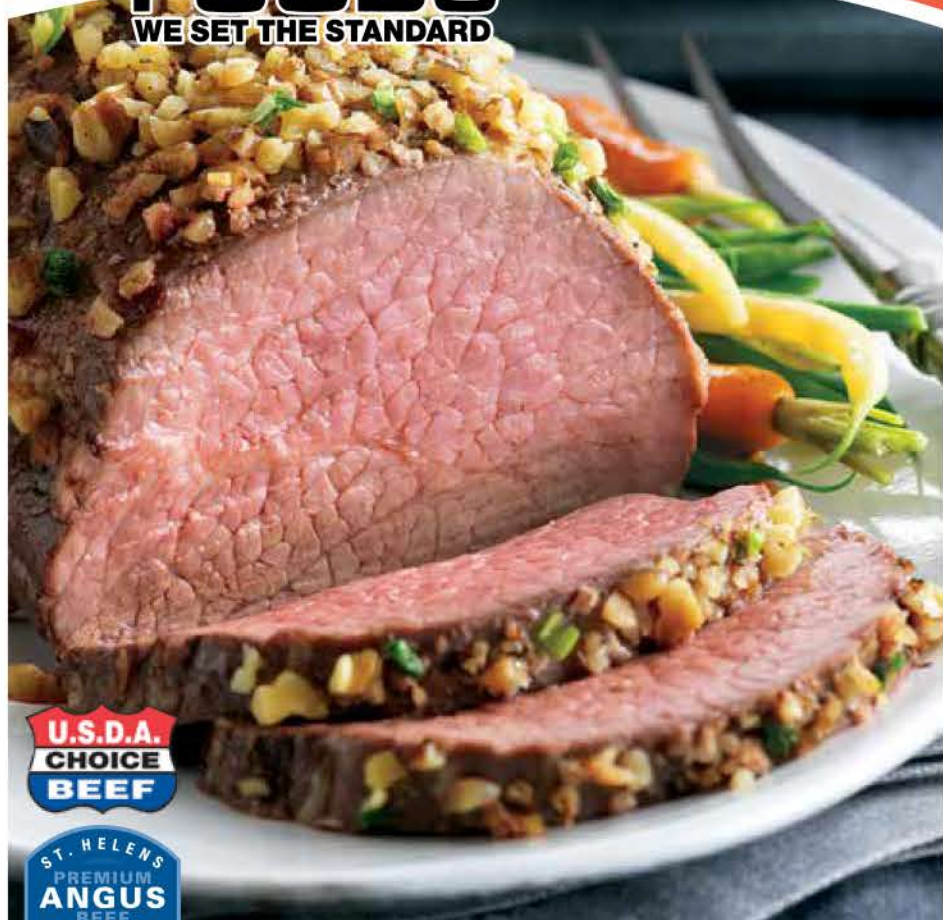

# Meat & Seafood

**USDA Choice Angus Beef  
Eye of Round Roast**

**3<sup>99</sup>  
lb.**

**Applewood Triple Smoked  
Thick Sliced Bacon**

Available at Our Service Meat Counter!

**4<sup>49</sup>  
lb.**

**Fresh  
Bone-In  
Chicken  
Thighs**  
Value Pack