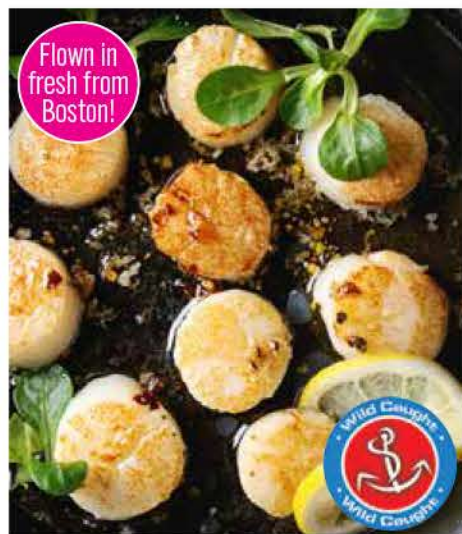

# All For Only 999

While Supplies Last!  
May 10 thru 14, 2023

SRF | 極  
SNAKE RIVER FARMS  
**American Style  
GOLD GRADE**

**Wagyu Beef  
Tri Tip Roast  
or Steak** **22<sup>99</sup>** lb.

**Fresh  
Sea Scallops**  
10/20-ct.  
Availability Depends On  
Weather Conditions **19<sup>99</sup>** lb.