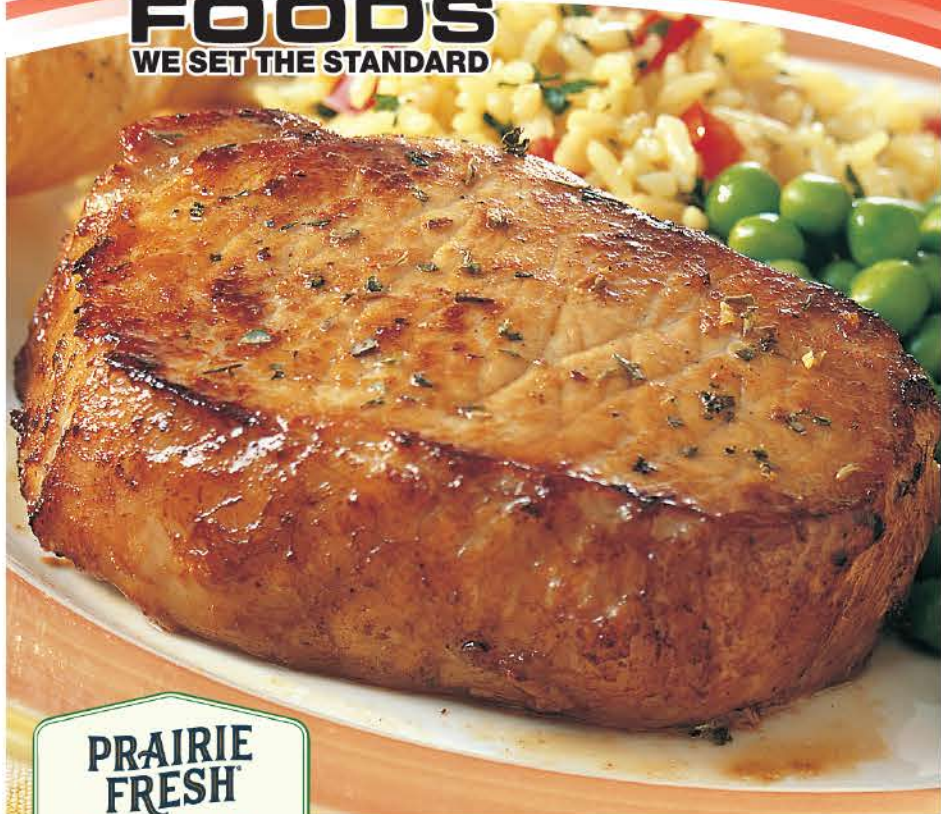

6⁹⁸

Village Therapy Bath Products
Selected Vtys.,
16 to 36-oz.

5⁹⁸

Five Star Fresh Meats

**Prairie Fresh
Boneless Pork
Loin Chops**

2.98
lb.

- Northwest Grown
- Antibiotic Free

**Draper Valley Farms
Chicken
Leg Quarters
Value Pack**