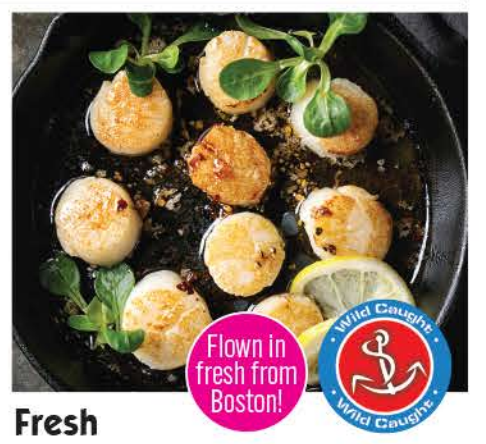

17⁹⁹

**Chocolate
Covered
Strawberries**

4 to 6-ct. Package

9⁹⁹

10 to 12-ct. Package **19⁹⁹**

SRF | 極
SNAKE RIVER FARMS
**American Style
GOLD GRADE**

**Wagyu Beef
Top Sirloin
Steak**

14⁹⁹ lb.

**Key West
Raw Shrimp**
26/30-ct.

7⁹⁹ lb.

**Cold Water
Lobster Tails**
6-oz.

14⁹⁹ ea.

**Fresh
Sea Scallops**
10/20-ct.
Availability Depends On
Weather Conditions

19⁹⁹ lb.

**Mom's
Supreme
Bouquet**
Selected Vtys.