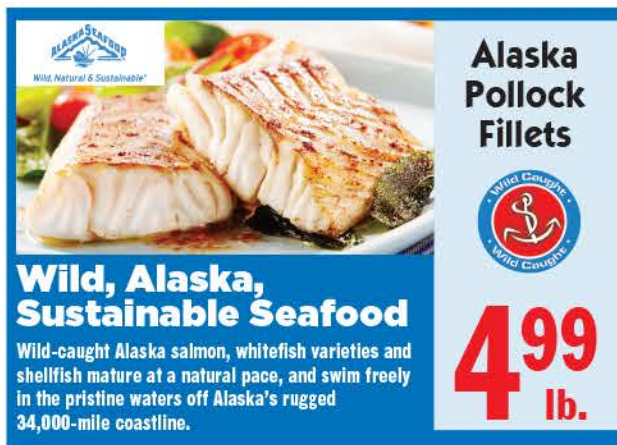

# Meat & Seafood

**USDA Choice Angus Beef Boneless Bottom Round Roast** **4.99 lb.**

**Hardwood or Applewood Smoked Seriously Thick Bacon** **4.99 lb.**  
Available at Our Service Meat Counter!

**Fresh Ground Beef** **5.99 lb.**  
85% Lean, 15% Fat  
Family Pack Only, Limit 2 Packages

**SRF | 極**  
SNAKE RIVER FARMS.  
**American Style Wagyu Beef Cross Rib Roast** **8.99 lb.**

**Alaska Pollock Fillets** **4.99 lb.**  
Wild-caught Alaska salmon, whitefish varieties and shellfish mature at a natural pace, and swim freely in the pristine waters off Alaska's rugged 34,000-mile coastline.